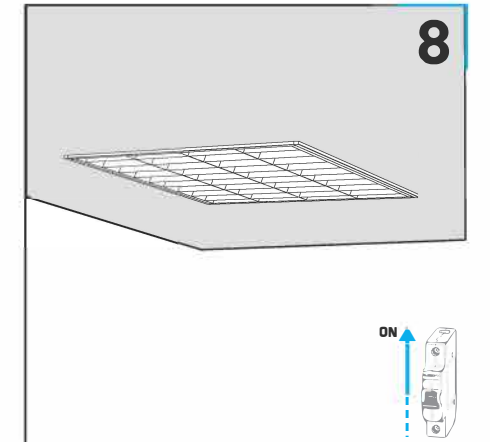

No liability will be taken for defects or damage caused by:

The company shall not be liable for any defects or damage caused by improper assembly of the products, the use of lamps not suitable for the products, or any external defects or damage.