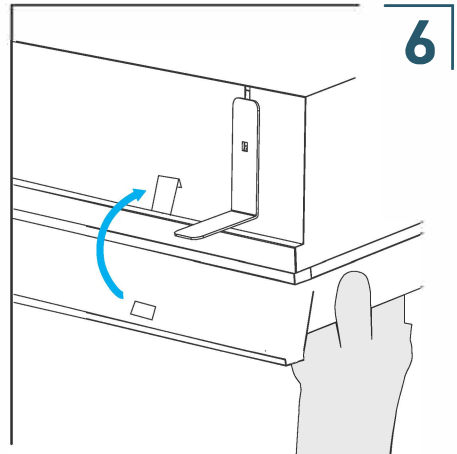

No liability will be taken for defects or damage caused by:

The company shall not be liable for any defects or damage caused by improper assembly of the products, the use of lamps not suitable for the products, or any external defects or damage.