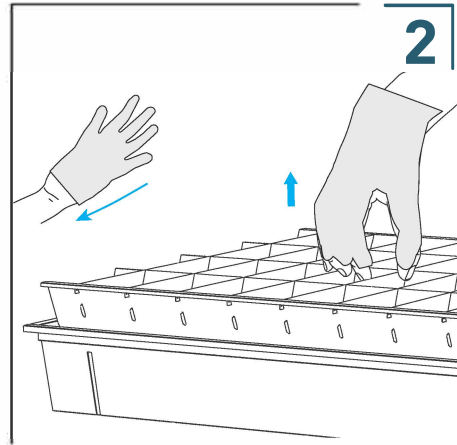

Instructions Notice

Installation instructions

1

W	x ±5 (mm)	y ±5 (mm)
1x18 W	180	580
1x36 W	180	1180
2x18 W	280	580
2x36 W	280	1180
2x58 W	280	1475
4x18 W	580	580

4

N - Neutral:Blue
 Earth:Green/Yellow
 L - Live:Brown