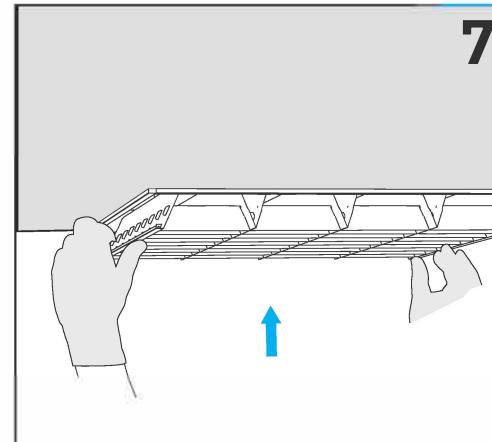

No liability will be taken for defects or damage caused by:

The company shall not be liable for any defects or damage caused by improper assembly of the products, the use of lamps not suitable for the products, or any external defects or damage.